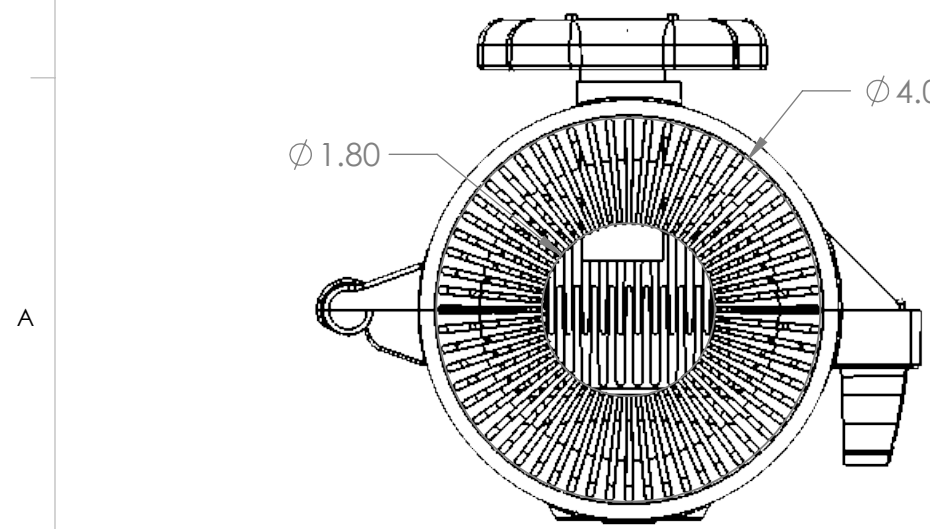

8 7 6 5 4 3 2 1

NOTES:  
EACH BC13010K KIT INCLUDES  
(1) BC13011 HANDWHEEL BUSHING COVER  
(1) BC13012 HANDWHEEL WHEEL

UNLESS OTHERWISE SPECIFIED:	PROJECTION					 BETTER SOLUTIONS FOR POWERLINE PROTECTION
	TITLE:	HANDWHEEL BUSHING COVER KIT				
PROPRIETARY AND CONFIDENTIAL	MATERIAL	SIZE	DWG. NO.	REV		
THE INFORMATION CONTAINED IN THIS DRAWING IS THE SOLE PROPERTY OF RELIAGUARD INC. ANY REPRODUCTION IN PART OR AS A WHOLE WITHOUT THE WRITTEN PERMISSION OF RELIAGUARD INC. IS PROHIBITED.	RELATANIUM	<b>B</b>	BC13010K	<b>C</b>		
	DIMENSIONS ARE IN INCHES		SCALE: 1:2		SHEET 1 OF 1	
DO NOT SCALE DRAWING						