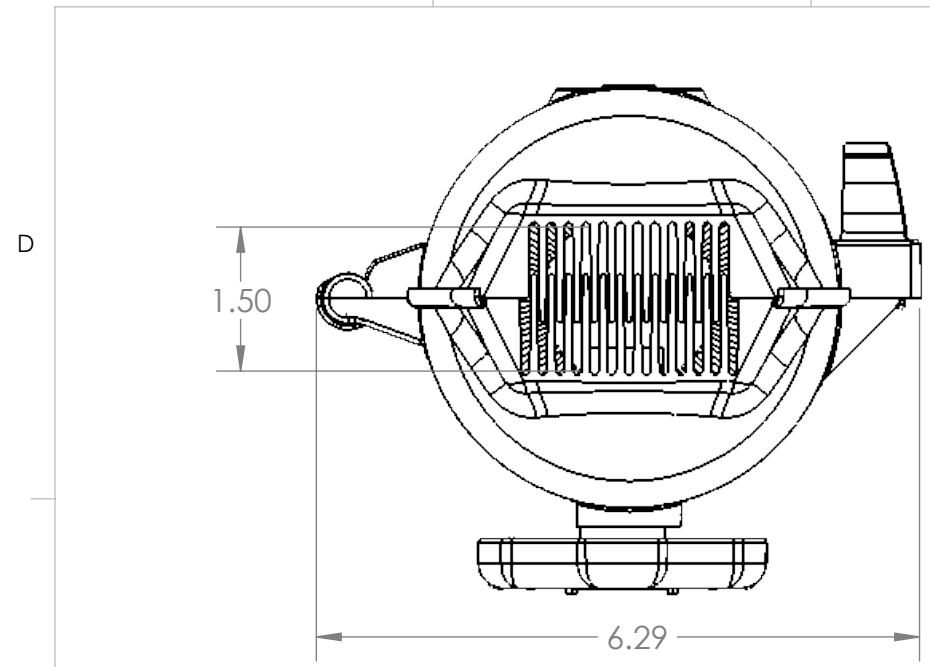

8 7 6 5 4 3 2 1

NOTES:  
EACH BC13010K KIT INCLUDES  
(1) BC13011 HANDWHEEL BUSHING COVER  
(1) BC13012 HANDWHEEL WHEEL

UNLESS OTHERWISE SPECIFIED:	PROJECTION					 BETTER SOLUTIONS FOR POWERLINE PROTECTION
	TITLE:	HANDWHEEL BUSHING COVER KIT				
PROPRIETARY AND CONFIDENTIAL	MATERIAL	SIZE	DWG. NO.	REV		
THE INFORMATION CONTAINED IN THIS DRAWING IS THE SOLE PROPERTY OF RELIAGUARD INC. ANY REPRODUCTION IN PART OR AS A WHOLE WITHOUT THE WRITTEN PERMISSION OF RELIAGUARD INC. IS PROHIBITED.	RELATANIUM	<b>B</b>	BC13010K	<b>C</b>		
	DIMENSIONS ARE IN INCHES		SCALE: 1:2		SHEET 1 OF 1	
DO NOT SCALE DRAWING						