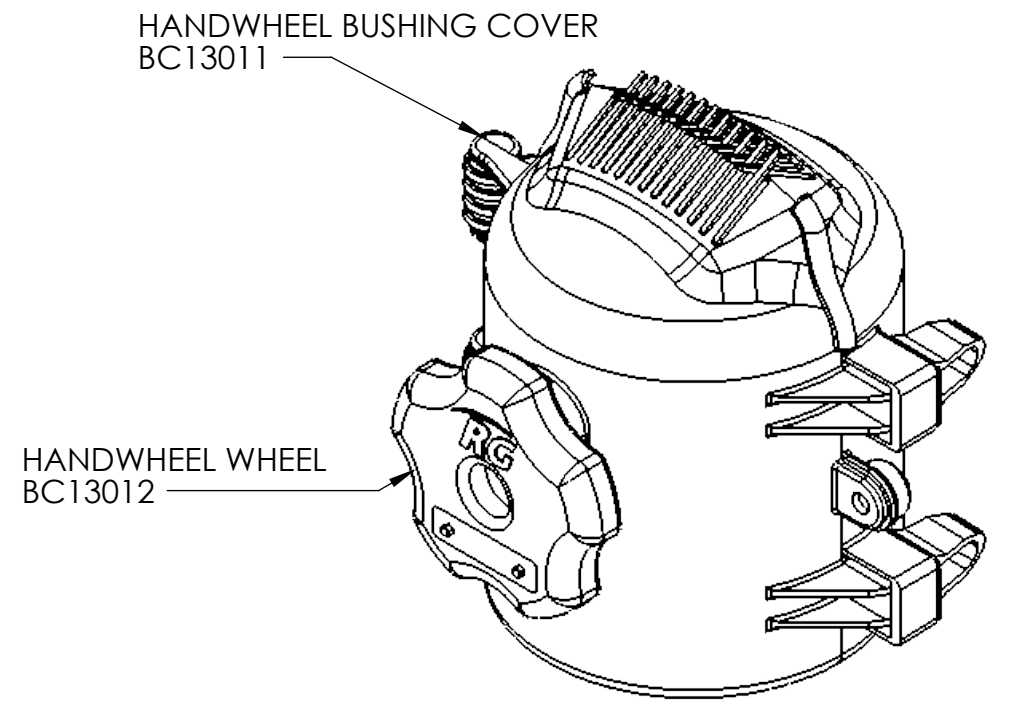

8 7 6 5 4 3 2 1

NOTES:  
EACH BC13010K KIT INCLUDES  
(1) BC13011 HANDWHEEL BUSHING COVER  
(1) BC13012 HANDWHEEL WHEEL

UNLESS OTHERWISE SPECIFIED:	PROJECTION					 BETTER SOLUTIONS FOR POWERLINE PROTECTION
	TITLE:	HANDWHEEL BUSHING COVER KIT				
PROPRIETARY AND CONFIDENTIAL	MATERIAL	SIZE	DWG. NO.	REV		
THE INFORMATION CONTAINED IN THIS DRAWING IS THE SOLE PROPERTY OF RELIAGUARD INC. ANY REPRODUCTION IN PART OR AS A WHOLE WITHOUT THE WRITTEN PERMISSION OF RELIAGUARD INC. IS PROHIBITED.	RELATANIUM	<b>B</b>	BC13010K	<b>C</b>		
	DIMENSIONS ARE IN INCHES		SCALE: 1:2		SHEET 1 OF 1	
DO NOT SCALE DRAWING						