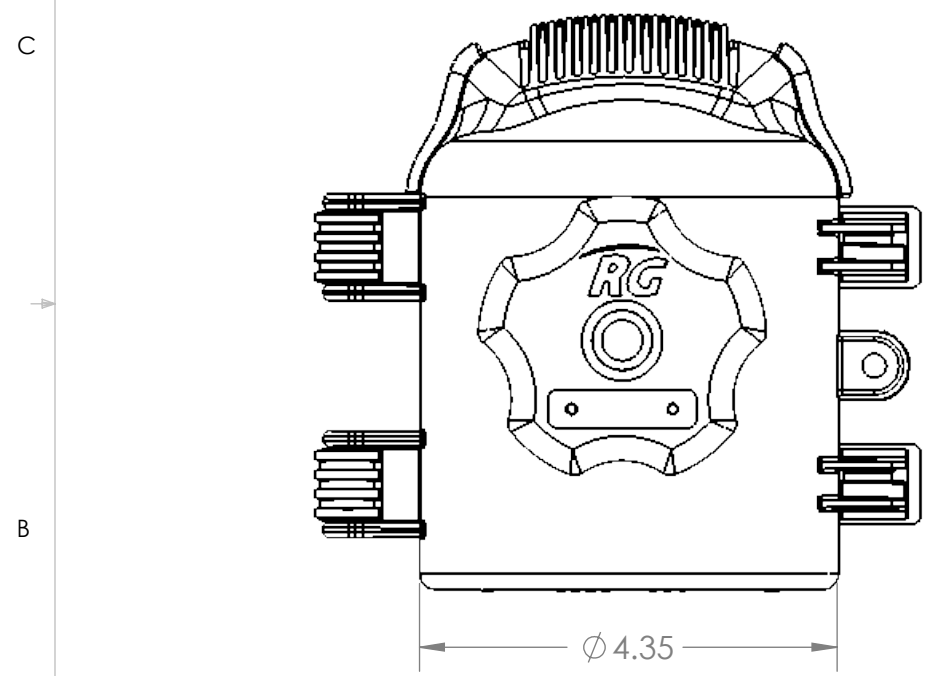

8 7 6 5 4 3 2 1

NOTES:  
EACH BC13010K KIT INCLUDES  
(1) BC13011 HANDWHEEL BUSHING COVER  
(1) BC13012 HANDWHEEL WHEEL

UNLESS OTHERWISE SPECIFIED:	PROJECTION					 BETTER SOLUTIONS FOR POWERLINE PROTECTION
	TITLE:	HANDWHEEL BUSHING COVER KIT				
PROPRIETARY AND CONFIDENTIAL	MATERIAL	SIZE	DWG. NO.	REV		
THE INFORMATION CONTAINED IN THIS DRAWING IS THE SOLE PROPERTY OF RELIAGUARD INC. ANY REPRODUCTION IN PART OR AS A WHOLE WITHOUT THE WRITTEN PERMISSION OF RELIAGUARD INC. IS PROHIBITED.	RELATANIUM	<b>B</b>	BC13010K	<b>C</b>		
	DIMENSIONS ARE IN INCHES		SCALE: 1:2		SHEET 1 OF 1	
DO NOT SCALE DRAWING						