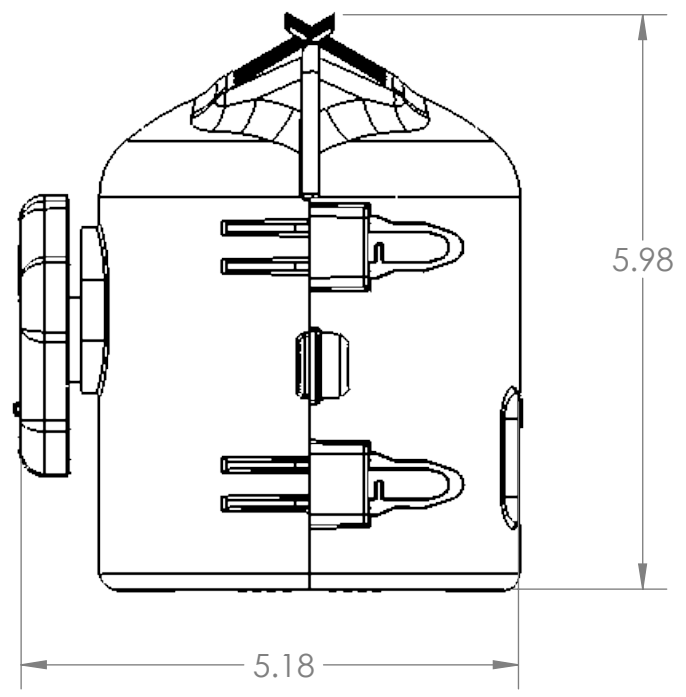

8 7 6 5 4 3 2 1

NOTES:  
EACH BC13010K KIT INCLUDES  
(1) BC13011 HANDWHEEL BUSHING COVER  
(1) BC13012 HANDWHEEL WHEEL

UNLESS OTHERWISE SPECIFIED:	PROJECTION					 BETTER SOLUTIONS FOR POWERLINE PROTECTION
	TITLE:	HANDWHEEL BUSHING COVER KIT				
PROPRIETARY AND CONFIDENTIAL	MATERIAL	SIZE	DWG. NO.	REV		
THE INFORMATION CONTAINED IN THIS DRAWING IS THE SOLE PROPERTY OF RELIAGUARD INC. ANY REPRODUCTION IN PART OR AS A WHOLE WITHOUT THE WRITTEN PERMISSION OF RELIAGUARD INC. IS PROHIBITED.	RELATANIUM	<b>B</b>	BC13010K	<b>C</b>		
	DIMENSIONS ARE IN INCHES		SCALE: 1:2		SHEET 1 OF 1	
DO NOT SCALE DRAWING						